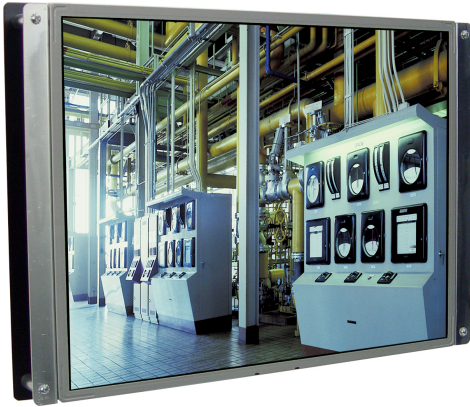

## ***20.1" Industrial Open Frame LCD Monitor*** ***Model QES1520-200***

Dynamic Displays 20.1" UXGA (1600 x 1200) resolution, **industrial LCD monitor**, is very rugged and designed to be placed in a variety of industrial environments. Ideal for Integrators, OEMs, and Value Added Resellers (VAR), the rugged **Open Frame color LCD** display satisfies a wide variety of industrial control and man-machine interface applications and is integrated with a bright, 300 nits cd/m<sup>2</sup>, high-contrast and extremely durable true industrial grade TFT display.

In addition, this line of 20.1" **Industrial LCD monitors** have Standard VGA, Composite video, S-Video, Audio and Video (NTSC) Inputs. Serial and USB touch screen (capacitive and resistive) are optional. The robust feature package makes these 20.1" **Industrial monitors** ideal for kiosks, gaming industry, ATMs, digital media advertising, **Industrial Displays** and point of sale applications.

### Features:

- 20.1" SVGA TFT LCD Panel
- Open Frame Rugged Construction
- VGA + DVI Input
- Composite Video (NTSC) – RCA Jack
- S-Video (4Pin Mini-DIN)
- Audio Input/Output
- Build in 2x 2 Watts stereo speaker
- AC 90-264V Power standard
- VESA 100x100 mm Mounting